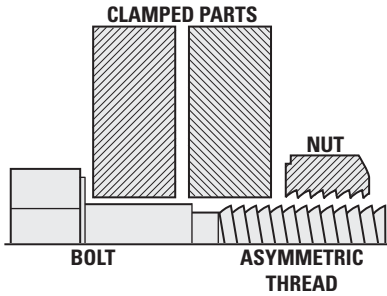

SELF-LOCKING  
 VIBRATION-RESISTANT  
 INSTALLED WITH STANDARD TOOLS  
 REUSABLE

PHONE: 516.328.3300 • FAX: 516.326.8827 • WWW.SDP-SI.COM

**> MATERIAL:**

416 Stainless Steel, Passivated

Special sizes available upon request.

Sold in pairs

**METRIC COMPONENT**

Catalog Number	A Dia. 0 -0.05	L	B	C	D	E
A 7Z38M0619	6.5	19	19	4	10	6.1
A 7Z38M0625		25				
A 7Z38M0632		32				
A 7Z38M0820	8	20	20	5	14	7
A 7Z38M0825		25				
A 7Z38M0832		32				
A 7Z38M1025	10	25	25	7	16	8.9
A 7Z38M1032		32				
A 7Z38M1038		38				
A 7Z38M1332		32				
A 7Z38M1338	13	38	32	8	18	11.7
A 7Z38M1345		45				

Sold in pairs

**INCH COMPONENT**

Catalog Number	A Dia. +.000 -.002	L	B	C	D	E
A 7Z38-0812	.2500	.75	.75	.16	.44	.23
A 7Z38-0816		1.00				
A 7Z38-0820		1.25				
A 7Z38-1012	.3125	.75	.75	.20	.50	.27
A 7Z38-1016		1.00				
A 7Z38-1020		1.25				
A 7Z38-1216	.3750	1.00	1.00	.29	.56	.34
A 7Z38-1220		1.25				
A 7Z38-1224		1.50				
A 7Z38-1620	.5000	1.25	1.25	.32	.75	.45
A 7Z38-1624		1.50				
A 7Z38-1628		1.75				